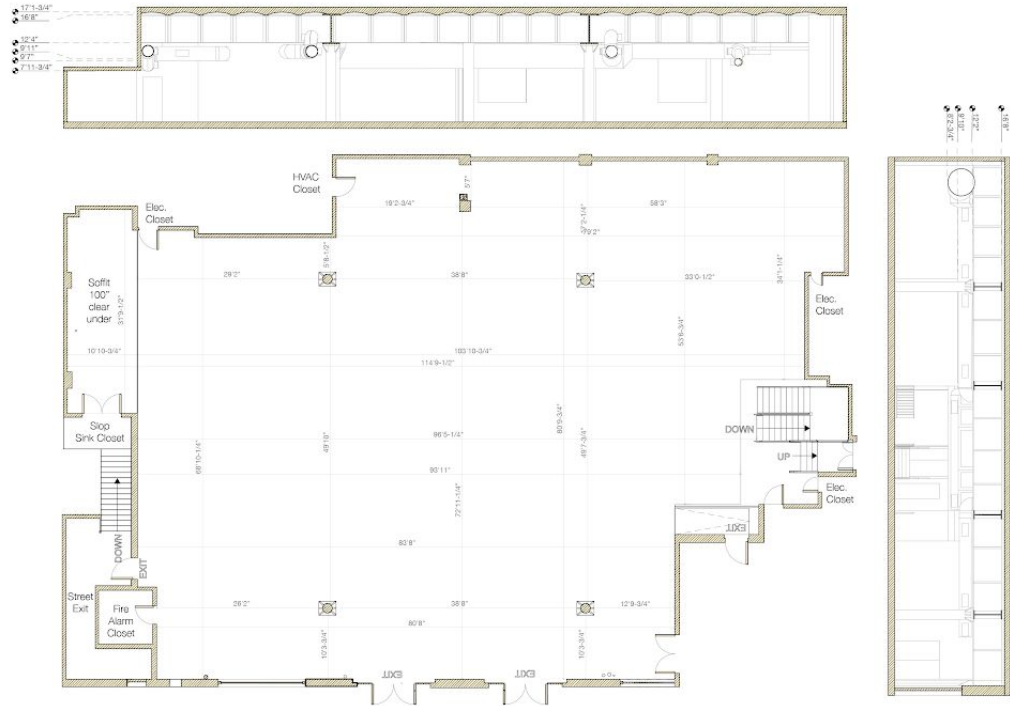

# THE ALTMAN BUILDING

New York

Main Floor Dimensions

The Altman Building 135 West 18th Street New York, NY 10011 212-741-3400  
[www.altmanblg.com](http://www.altmanblg.com)